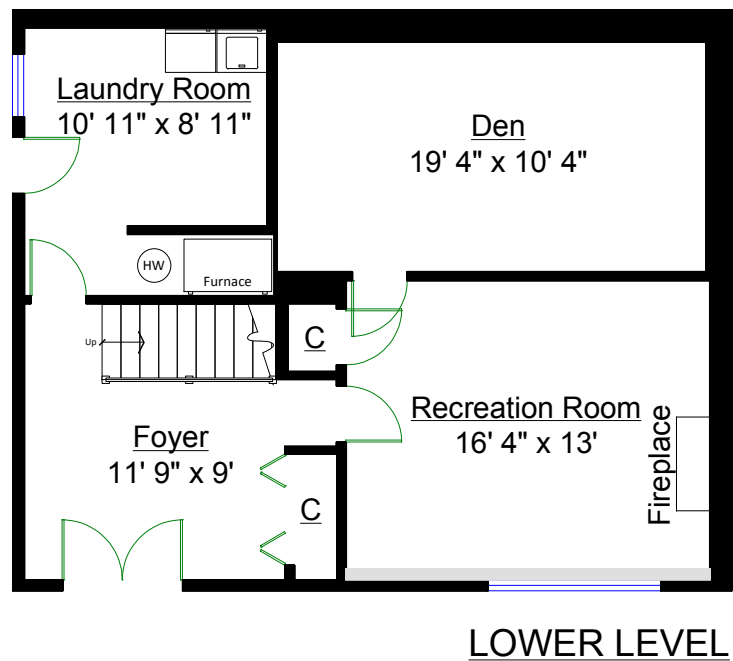

Other Areas

Deck:	283 sq. ft.