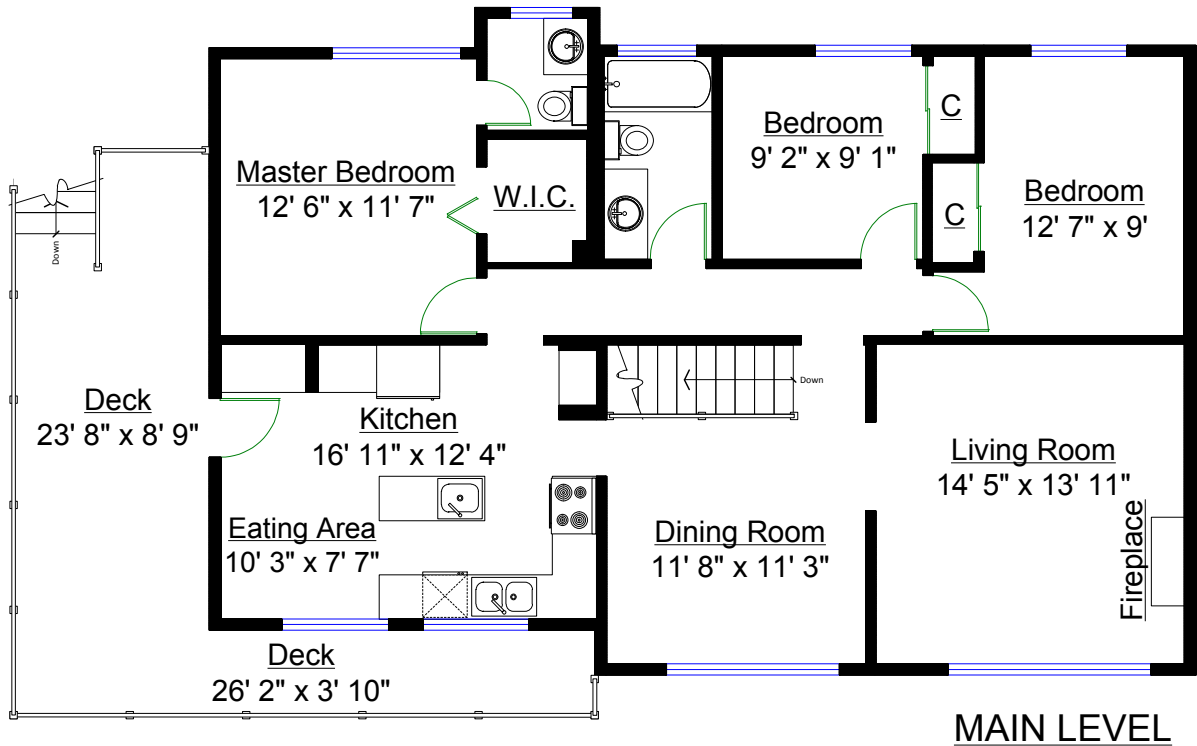

10689 Santa Monica Drive, Delta

Greg & Liz Holmes
778-834-9929